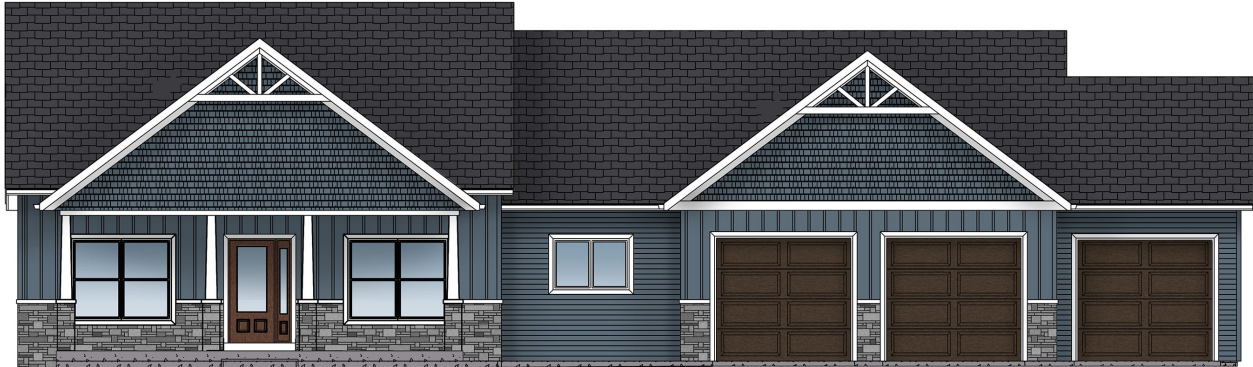

Kennedy Manor #66

22363 Via Del Corso
Elkhart, IN 46516

MAIN FLOOR: 1893 SQ FT

GARAGE: 820 SQ FT

PORCH: 182 SQ FT

Lanai: 225 SQ FT

Patio: 300 SQ FT

BASEMENT FINISHED: 939
SQ FT