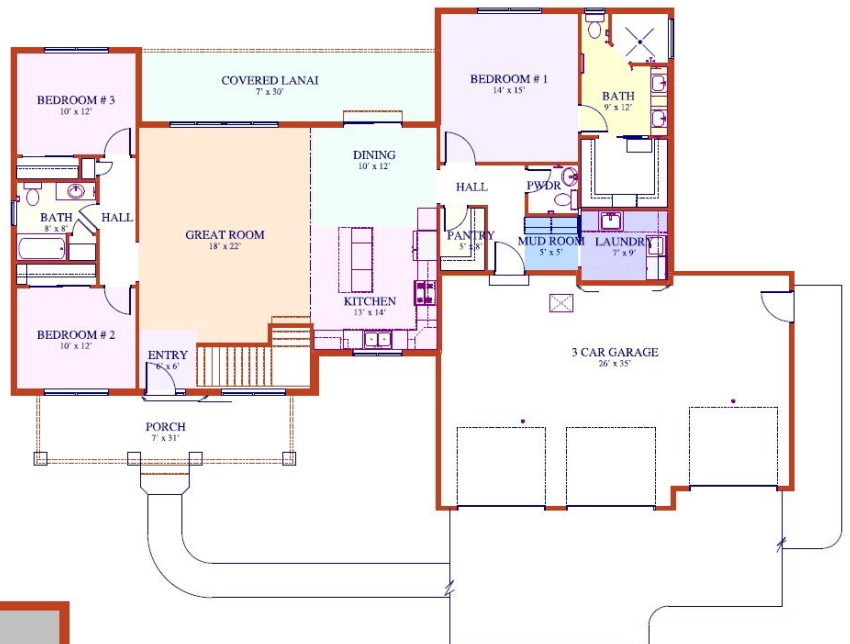

Kennedy Manor #66

22363 Via Del Corso
Elkhart, IN 46516

MAIN FLOOR: 1893 SQ FT

GARAGE: 820 SQ FT

PORCH: 182 SQ FT

Lanai: 225 SQ FT

Patio: 300 SQ FT

BASEMENT FINISHED: 939
SQ FT