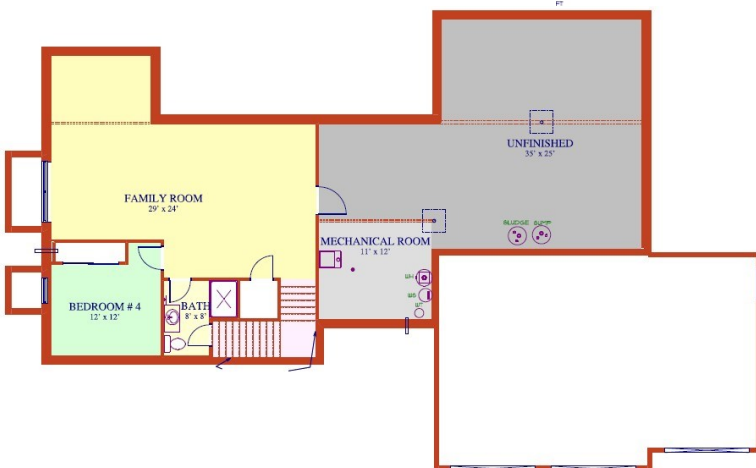

Kennedy Manor #66

22363 Via Del Corso
Elkhart, IN 46516

MAIN FLOOR: 1893 SQ FT

GARAGE: 820 SQ FT

PORCH: 182 SQ FT

Lanai: 225 SQ FT

Patio: 300 SQ FT

BASEMENT FINISHED: 939
SQ FT